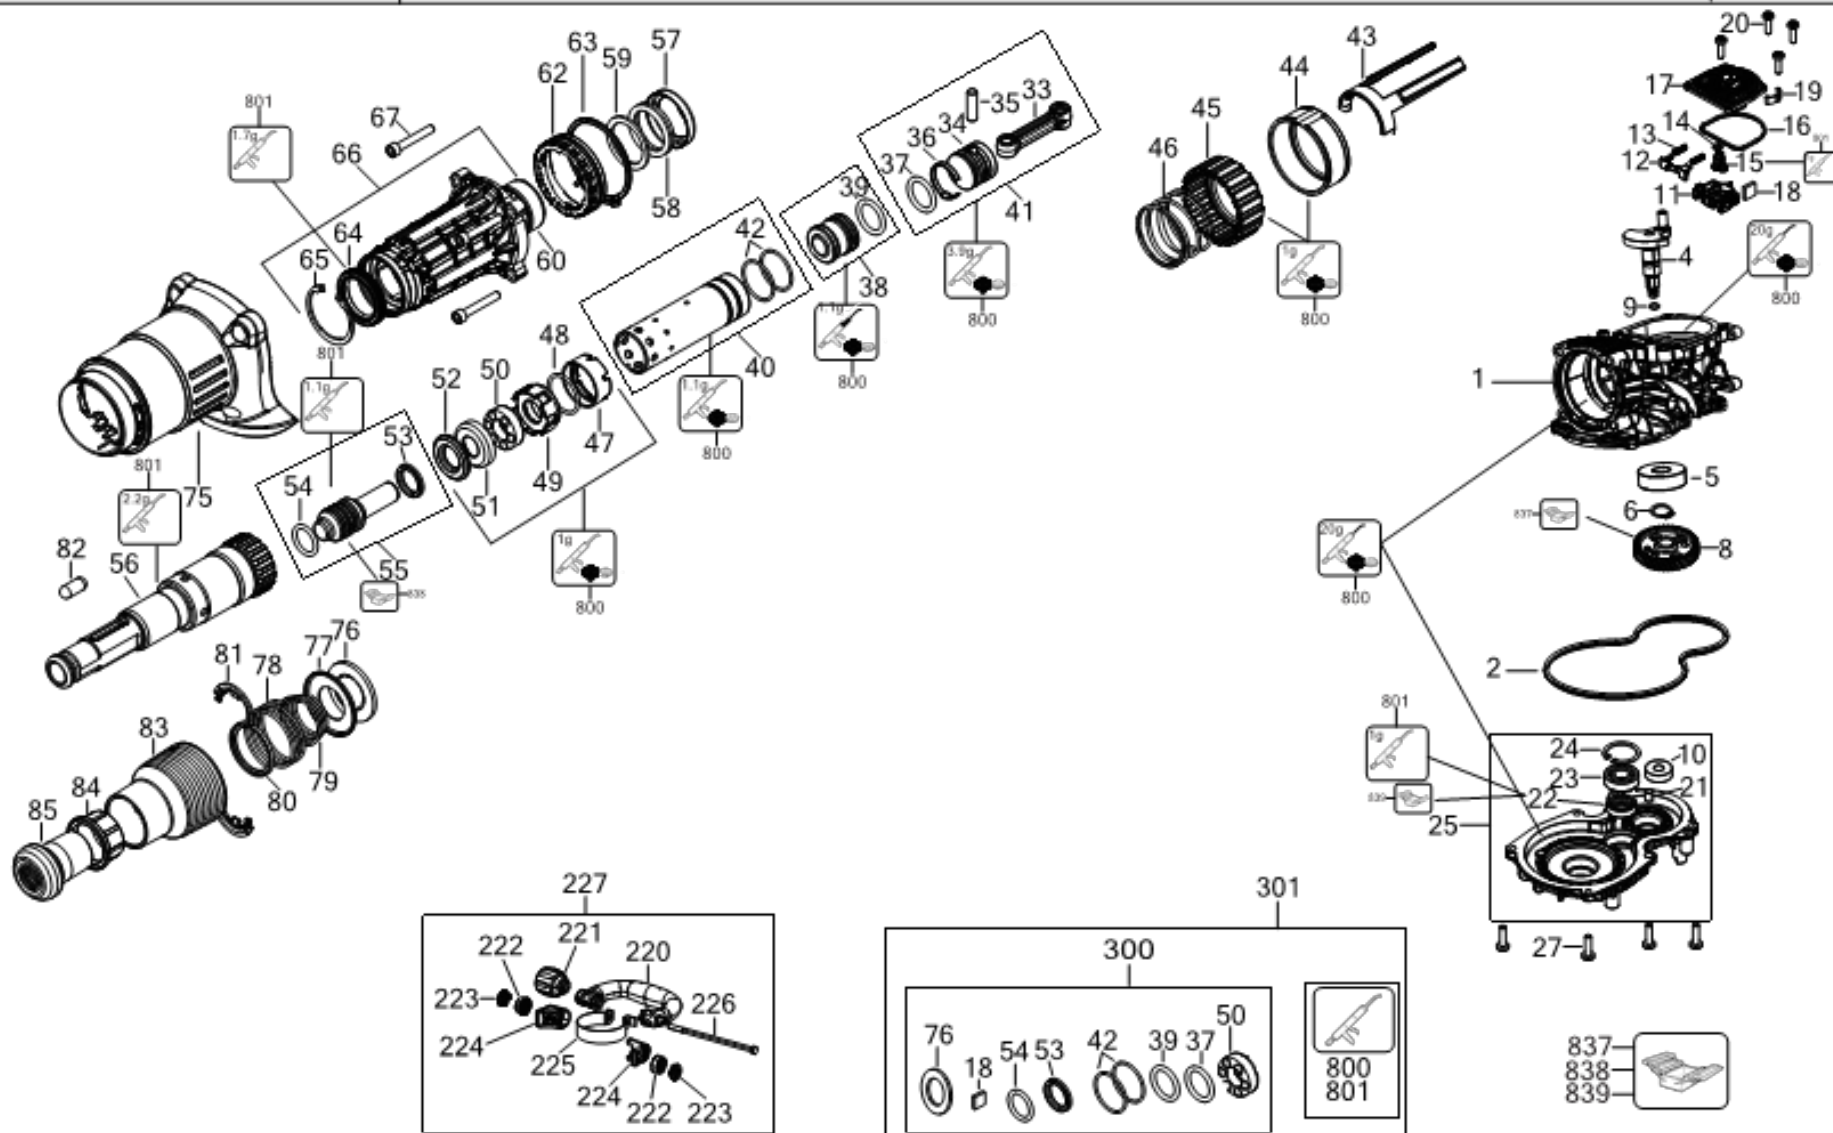

DeWALT

DCH832

TYP.
1

©

E21087

www.2helpu.com

17 - 11 - 2021