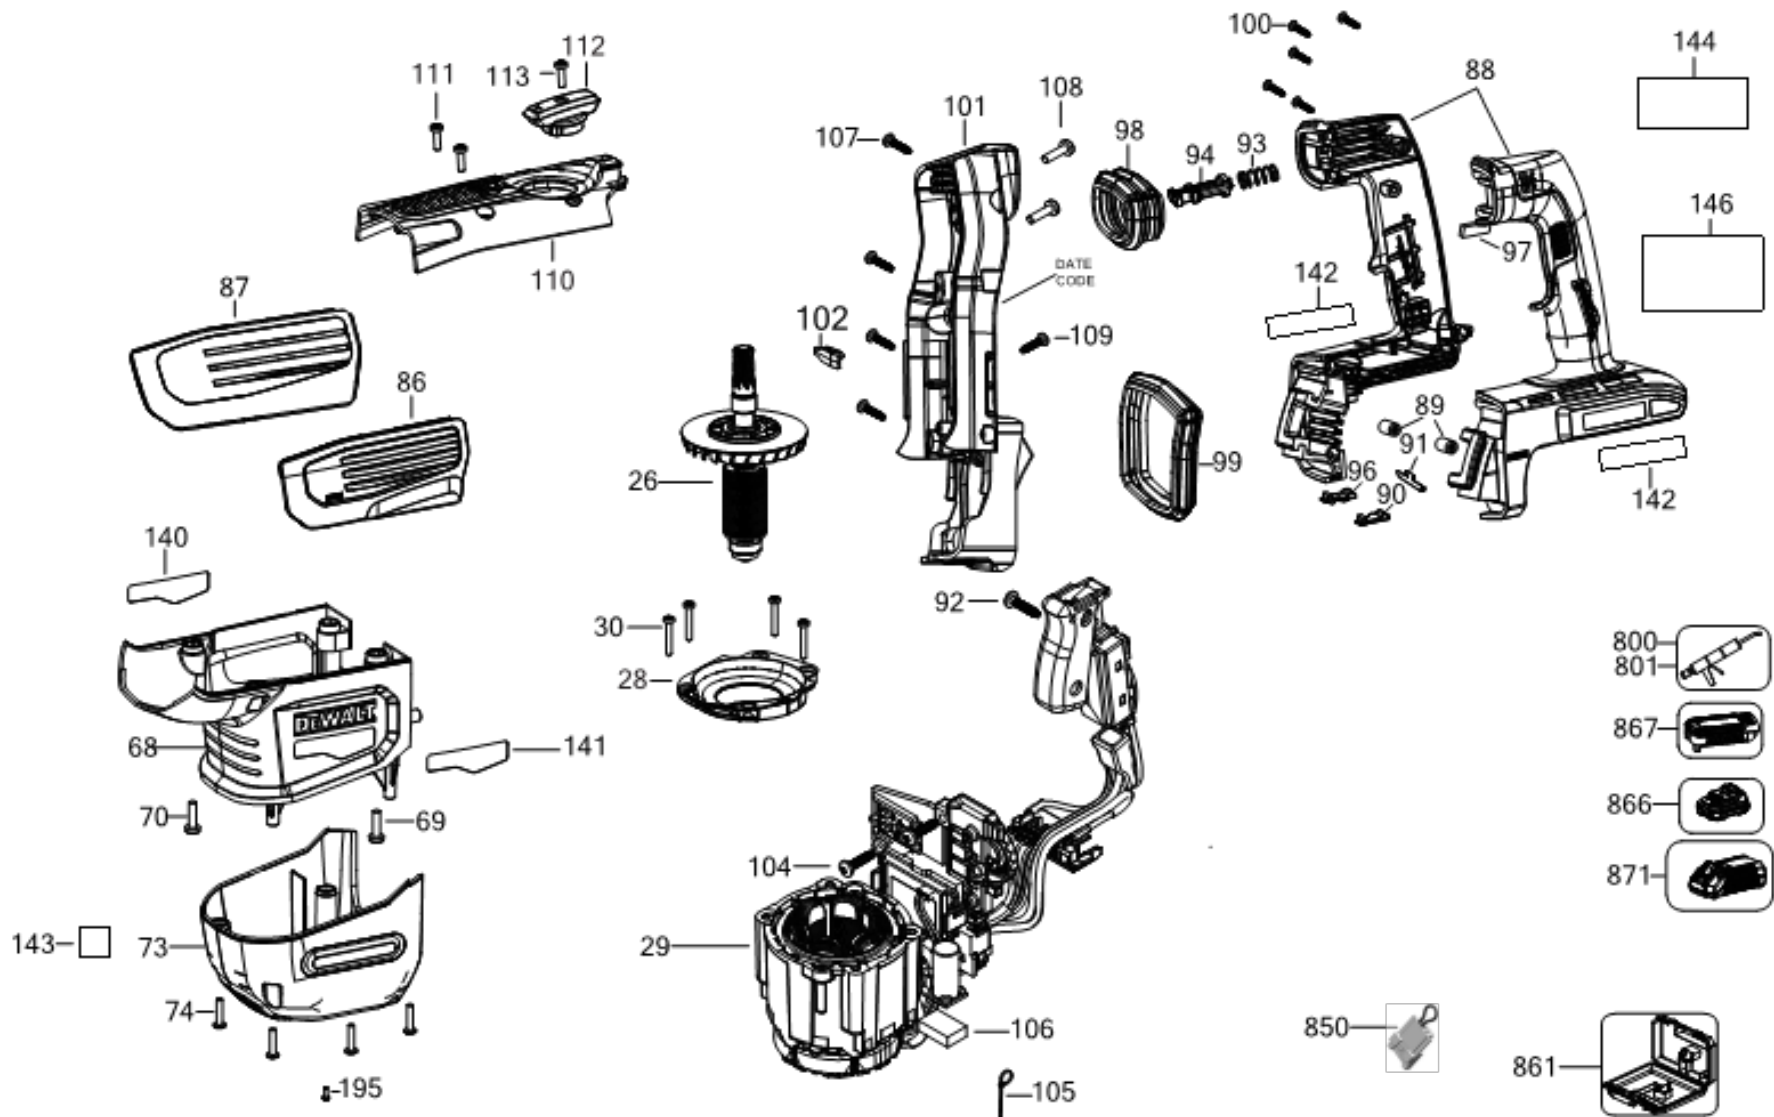

DCH832

TYP.
1

E21088

www.2helpu.com

16-11-2021

©

Parts List DCH832N CHIPPING HAMMER 1

Item	Part Number	Qty	Part Description	General Description	Other Info	Repair Inst	Markets
1	N770433	1	HOUSING SA			No	XJ
2	N447147	1	SEAL			No	XJ
4	N773364	1	CRANKSHAFT			No	XJ
5	605040-32	1	BEARING			No	XJ
6	N526266	1	CIRCLIP			No	XJ
8	N773365	1	GEAR			No	XJ
9	323711-26	1	O RING			No	XJ
10	N110358	1	BEARING			No	XJ
11	N537938	1	SLIDER			No	XJ
12	N540705	1	CONNECTOR			No	XJ
13	N520791	2	SPRING			No	XJ
14	N515556	1	O RING			No	XJ
15	N539769	1	ECCENTRIC			No	XJ
16	N538422	1	SEAL			No	XJ
17	N537843	1	COVER			No	XJ
18	N583061	1	FELT			No	XJ
19	N520790	1	DETENT			No	XJ
20	324007-11	4	SCREW	M5 X 18		No	XJ
21	327575-00	1	SLEEVE			No	XJ
22	N495599	1	SEAL			No	XJ
23	577745-01	1	BEARING,BALL			No	XJ
24	488147-01	1	CIRCLIP			No	XJ
25	N773366	1	HOUSING SA			No	XJ
26	N773657	1	ROTOR SA			No	XJ
27	324007-11	6	SCREW	M5 X 18		No	XJ
28	N535851	1	BAFFLE FAN			No	XJ
29	NA144539	1	MOTOR & SWITCH SA			No	XJ
30	90611830	4	SCREW			No	XJ
33	N528347	1	CON ROD			No	XJ
34	N526045	1	PISTON			No	XJ
35	N550706	1	PIN			No	XJ
36	N550147	1	PISTON RING			No	XJ